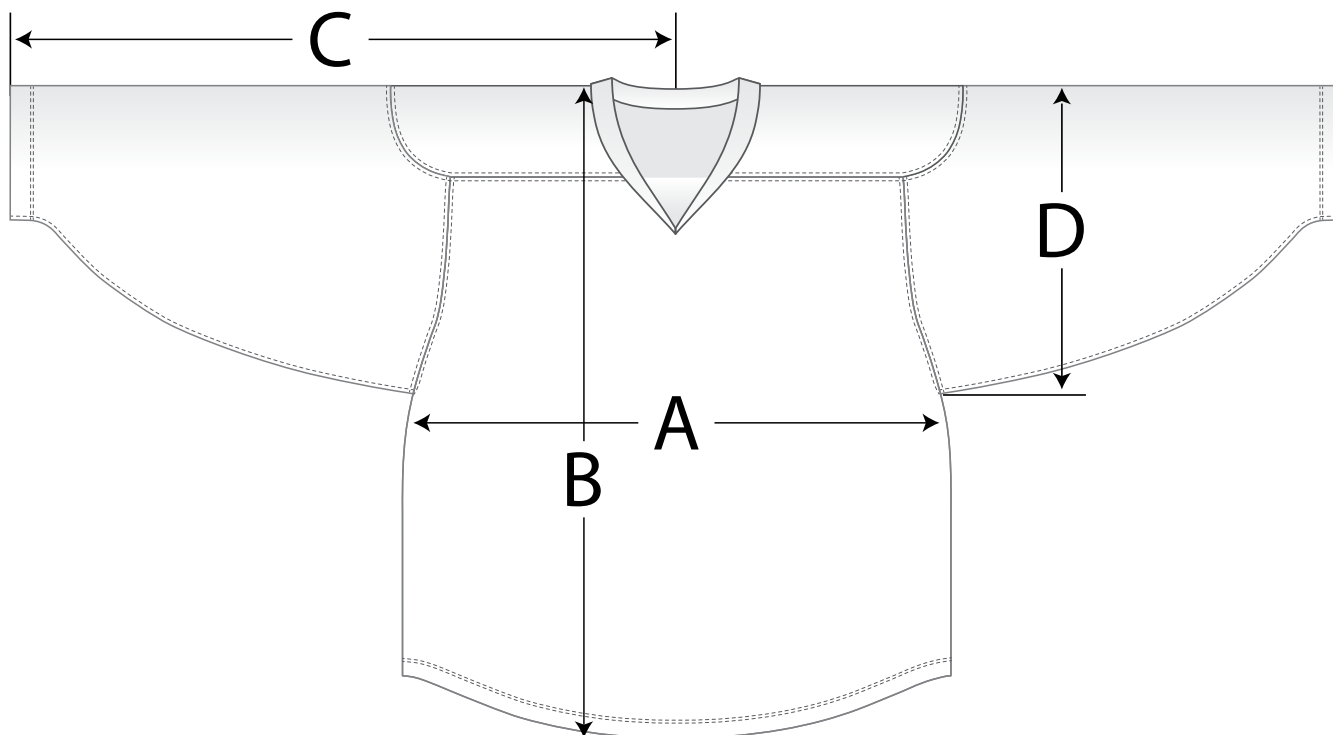

**OZ SPORTS**  
**SIZING CHART - TABLEAU DES GRANDEURS**

**JOUEUR / PLAYER**

	YXS	YS	YM	YL	YXL	AXS	AS	AM	AL	AXL	AXXL	AXXXL	Tolerance Tolérance
<b>A</b>	18"	19"	20"	21"	22"	22"	22"	24"	26"	28"	30"	32"	± 3/4"
<b>B</b>	22.5"	23.5"	24.5"	25.5"	26.5"	28"	30"	31"	32"	33"	33"	34"	± 3/4"
<b>C</b>	24"	24.5"	26.5"	27"	27.5"	29"	31"	32"	34"	35"	36"	37"	± 3/4"
<b>D</b>	9.5"	9.5"	11"	11"	11"	13.5"	13.5"	13.5"	13.5"	13.5"	13.5"	13.5"	± 3/4"

**GARDIEN / GOALIE**

	Y GCM	Y GC	GC M	GC INT (L)	GC XL	GC (XXL)	GC (XXXL)	Tolerance Tolérance
<b>A</b>	22"	23.5"	24"	26"	28"	30"	32"	± 3/4"
<b>B</b>	26.5"	27.75"	31"	32"	33"	33"	34"	± 3/4"
<b>C</b>	27"	27.75"	29"	31.5"	32.5"	33.5"	35"	± 3/4"
<b>D</b>	12"	13"	15"	16"	16"	16"	17"	± 3/4"